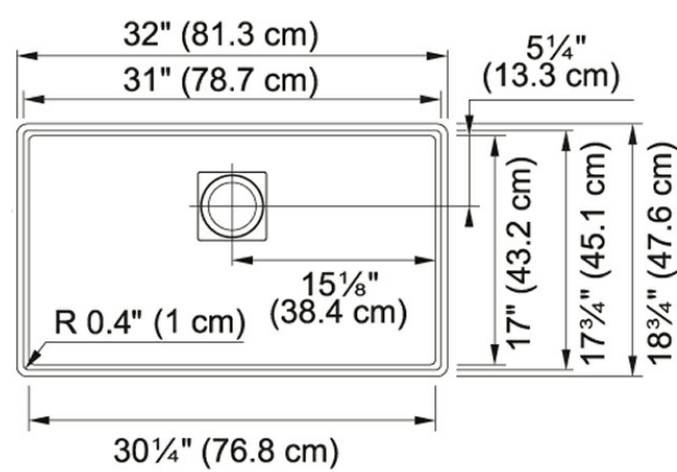

Technical Drawing

General Information

Type of Material	Granite
Number of Bowls	1
Where to buy	Showroom

Article Numbers

FUN#	125.0389.570
US Part Number	PKG11031CHA